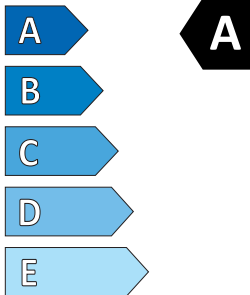

# ENERG

**MICHELIN**

825202

215/55R17 94 V

C1

# Product Information Sheet

Delegated Regulation (EU) 2020/740

Supplier name or trademark		<b>MICHELIN</b>	
Commercial name or trade designation		<b>PRIMACY 3 ST DT5</b>	
Tyre type identifier	Tyre class	<b>825202</b>	<b>C1</b>
Tyre size designation		<b>215/55R17</b>	
Speed category symbol		<b>V 240 km/h</b>	
Load-capacity index		<b>94</b>	
Load version			
Fuel efficiency class		<b>C</b>	
Wet grip class		<b>A</b>	
External rolling noise class	External rolling noise value	<b>A</b>	<b>68 dB</b>
Tyre for use in severe snow conditions		<b>No</b>	
Tyre for use in severe ice conditions		<b>No</b>	
Date of start of production (Week / Year)		<b>20/15</b>	
Date of end of production (Week / Year)		<b>-</b>	
Supplier's address		<b>Service Consommateurs Michelin, place des Carmes-Déchaux 23, 63000 Clermont-Ferrand, FR</b>	
Additional information		<b>215/55 R17 94V TL PRIMACY 3 ST DT5 GRNX MI</b>	